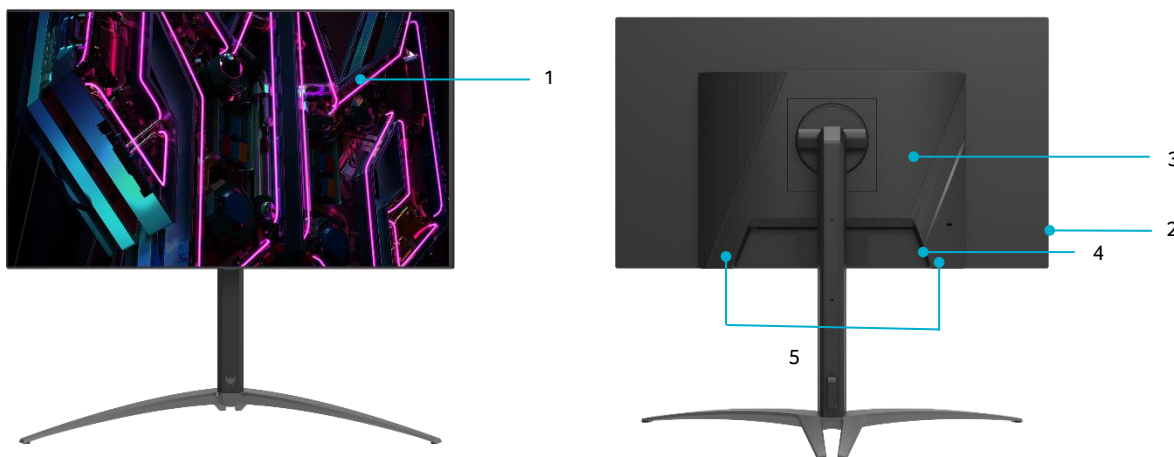

Predator X27U

OLED Gaming Display

- 26.5" WQHD (2560x1440) OLED gaming monitor
- 240Hz Refresh Rate
- 0.01ms pixel response time, 0.03ms (G to G)
- AMD FreeSync™ Premium/NVIDIA® G-SYNC™ Compatible technology
- DCI-P3 99% wide color gamut
- True 10Bit
- Delta E<1
- HDR10 support
- Type-C 90W PD
- Built-in KVM switch for switching between multiple PCs without changing monitor/keyboard/mouse setup
- Eyesafe 2.0
- Wide viewing angle

Product views	<ol style="list-style-type: none"> 1. 26.5" 16:9 display 2. Power button/OSD button 3. VESA wall mount 	<ol style="list-style-type: none"> 4. USB 3.2 hub 5. 5W x2 speaker
Color	Black	
Dimensions and weight	Dimensions: 60.44x41.92~56.92x26.69 cm 23.79x16.5~22.41x10.5 in	Weight: 6.1 kg 13.44 lb
Size	26.5" (16:9)	
Panel	OLED	
Active display area	587 x 330 mm	
Maximum resolution	HDMI:2560x1440@144Hz DP:2560x1440@240Hz Type-C:2560x1440@240Hz	
Response time	0.01ms (PRT) / 0.03ms (GTG)	
Color Gamut	DCI-P3 99%	
Contrast ratio	1,500,000:1 (Native)	
Brightness	<ul style="list-style-type: none"> • Typ. 150nits • Peak 450nits • Peak 1000nits @ HDR 3% 	
Viewing angle [CR=10]	178° [H], 178° [V]	
Colors	1.07B	
Bits	10Bit	
Input signal	<ul style="list-style-type: none"> • 2HDMI(2.0)+1DisplayPort(1.4)+1Type-C(90W)+SPK+Audio out+USB 3.2x2+USB-B (2up 2down) 	
Speakers	5W x2	
VESA Wall mounting	100 X 100mm	
Power supply	External adapter	
Support	AMD FreeSync™ Premium/NVIDIA® G-SYNC™ Compatible technology	
ErgoStand	Tilt • -5°-25° Swivel • +/-25°	Height adjustment • 150 mm Pivot • +/-90°